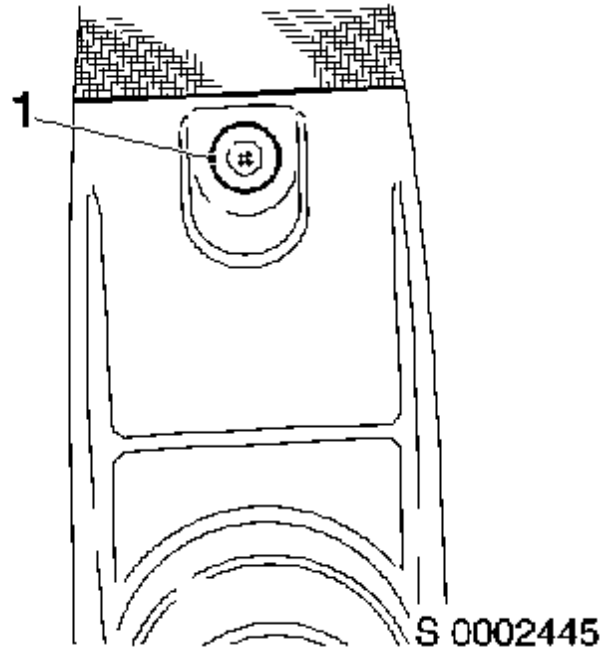

Centre Console, Rear, Replace

Remove

1. Remove element from cigar lighter
2. Remove centre console from panel
 - Remove clip (1), integral clip
 - Release cigar lighter
 - Release 2x harness connector

3. Remove cigar lighter from centre console

Install

4. Install cigar lighter to new centre console
 - Push fit
5. Install new centre console to panel
 - Secure cigar lighter
 - Secure 2x harness connector
 - Install integral clip, clip (1)
6. Install element to cigar lighter